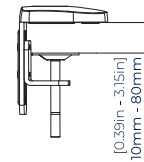

BT7353

INTERFACE PLATE

DESK CLAMP

ORDERING INFORMATION

COLOUR	ORDER REF	EAN
Black	BT7353/B	5019318309021

RELATED PRODUCTS

PRODUCT CODE	NAME	DESCRIPTION
BT7351	Full Motion Desk Mount with Tilt & Swivel	Designed for a single screen up to 32"
BT7352	Full Motion Twin Screen Desk Mount with Tilt & Swivel	Designed for two screens up to 32"
BT7373	Double Arm Premium Desk Mount	Designed for a single screen up to 28"
BT7372	Single Arm Premium Desk Mount	Designed for a single screen up to 28"