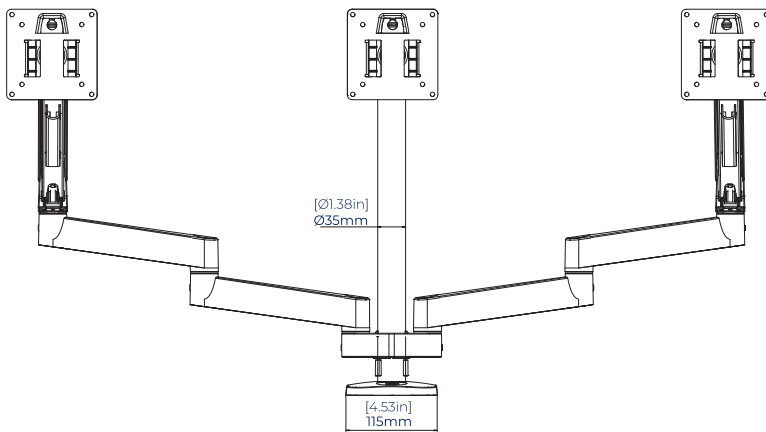

FRONT VIEW

ORDERING INFORMATION

COLOUR	ORDER REF	EAN
Black	BT7353/B	5019318309021

RELATED PRODUCTS

PRODUCT CODE	NAME	DESCRIPTION
BT7351	Full Motion Desk Mount with Tilt & Swivel	Designed for a single screen up to 32"
BT7352	Full Motion Twin Screen Desk Mount with Tilt & Swivel	Designed for two screens up to 32"
BT7373	Double Arm Premium Desk Mount	Designed for a single screen up to 28"
BT7372	Single Arm Premium Desk Mount	Designed for a single screen up to 28"