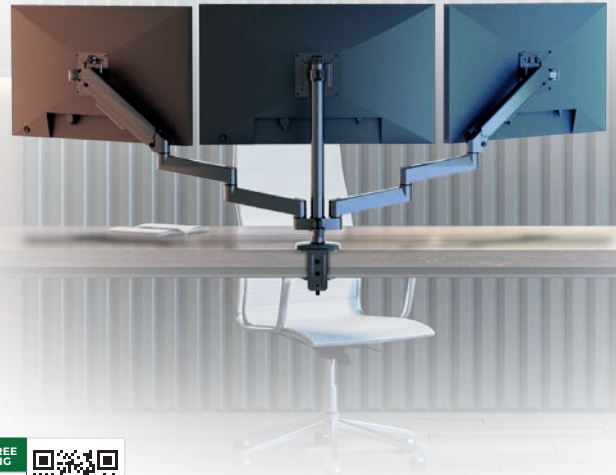

FULL MOTION TRIPLE SCREEN DESK MOUNT WITH TILT & SWIVEL

Part of **B-Tech's Flex** range of desk mounting solutions, the **BT7353 Flex Trio** is a full-motion, tool-less desk mount designed to support three screens side-by-side. Each arm features three swivel points, along with height and tilt adjustment, allowing effortless positioning of the screen heights as required. The mount offers versatile installation options, including secure fixing to the rear or side of a desk or through a grommet hole. Additionally, the BT7353 incorporates integrated cable management and includes all required mounting hardware, ensuring a quick and simple installation.

SPECIFICATIONS

Recommended screen size	up to 32"
Max load	9kg per screen
VESA® fixings	75 x 75 and 100 x 100
Height adjustment	55mm up to 810mm from the desk
Tilt	+/- 60°
Swivel	360°
Screen rotation	360°

FEATURES

- 1** Designed to mount three screens side-by-side
 - 2** Supplied with both desk and grommet clamps
 - 3** Full motion adjustment with easy tilt, swivel and height adjustment
 - 4** Quick-release switch on each interface plate for simple tool-less screen removal
- Optional adjustment of arm and tilt tension to support screens weights up to 9kg per screen
 - Integrated cable management throughout each arm
 - Simple 'hook-on' installation with all mounting hardware included
 - **100% plastic free packaging**

RECOMMENDED MAX SCREEN	MAX LOAD	MAX VESA	HEIGHT ADJUSTMENT	TILT	SWIVEL	ROTATION	PLASTIC FREE PACKAGING	QR CODE
32" 81cm	9kg per screen	100 x 100	↑ ↓	60° 60°	360°	180°		

BT7353

TOP VIEW

SIDE VIEW

INTERFACE PLATE