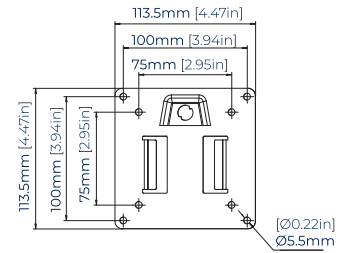

INTERFACE PLATE