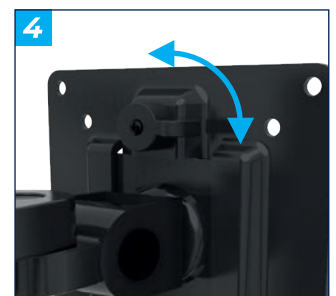

FULL MOTION TRIPLE SCREEN DESK MOUNT WITH TILT & SWIVEL

Part of **B-Tech's Flex** range of desk mounting solutions, the **BT7353 Flex Trio** is a full-motion, tool-less desk mount designed to support three screens side-by-side. Each arm features three swivel points, along with height and tilt adjustment, allowing effortless positioning of the screen heights as required. The mount offers versatile installation options, including secure fixing to the rear or side of a desk or through a grommet hole. Additionally, the BT7353 incorporates integrated cable management and includes all required mounting hardware, ensuring a quick and simple installation.

SPECIFICATIONS

Recommended screen size	up to 32"
Max load	9kg per screen
VESA® fixings	75 x 75 and 100 x 100
Height adjustment	55mm up to 810mm from the desk
Tilt	+/- 60°
Swivel	360°
Screen rotation	360°

FEATURES

1. **1** Designed to mount three screens side-by-side
  2. **2** Supplied with both desk and grommet clamps
  3. **3** Full motion adjustment with easy tilt, swivel and height adjustment
  4. **4** Quick-release switch on each interface plate for simple tool-less screen removal
2. Optional adjustment of arm and tilt tension to support screens weights up to 9kg per screen
   - Integrated cable management throughout each arm
   - Simple 'hook-on' installation with all mounting hardware included
   - **100% plastic free packaging**

RECOMMENDED MAX SCREEN	MAX LOAD	MAX VESA	HEIGHT ADJUSTMENT	TILT	SWIVEL	ROTATION	PLASTIC FREE PACKAGING	QR CODE
32" 81cm	9kg per screen	100 x 100	↑ ↓	60° 60°	360°	180°