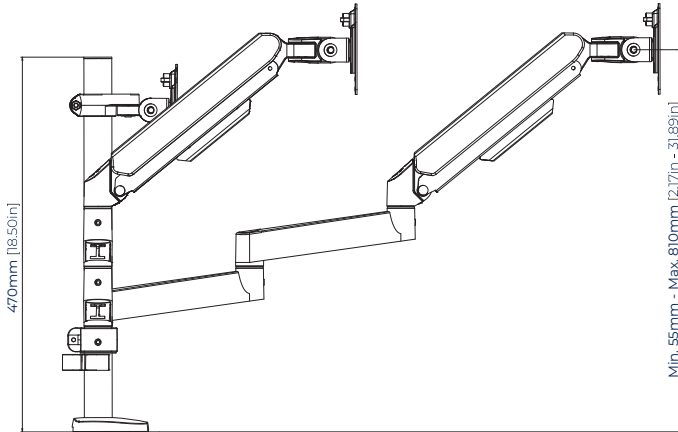

BT7353

SIDE VIEW

INTERFACE PLATE

ORDERING INFORMATION

COLOUR	ORDER REF	EAN
Black	BT7353/B	5019318309021

RELATED PRODUCTS

PRODUCT CODE	NAME	DESCRIPTION
BT7351	Full Motion Desk Mount with Tilt & Swivel	Designed for a single screen up to 32"
BT7352	Full Motion Twin Screen Desk Mount with Tilt & Swivel	Designed for two screens up to 32"
BT7373	Double Arm Premium Desk Mount	Designed for a single screen up to 28"
BT7372	Single Arm Premium Desk Mount	Designed for a single screen up to 28"