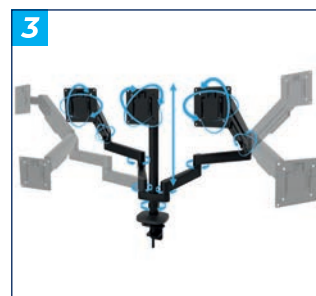

FULL MOTION TRIPLE SCREEN DESK MOUNT WITH TILT & SWIVEL

Part of **B-Tech's Flex** range of desk mounting solutions, the **BT7353 Flex Trio** is a full-motion, tool-less desk mount designed to support three screens side-by-side. Each arm features three swivel points, along with height and tilt adjustment, allowing effortless positioning of the screen heights as required. The mount offers versatile installation options, including secure fixing to the rear or side of a desk or through a grommet hole. Additionally, the BT7353 incorporates integrated cable management and includes all required mounting hardware, ensuring a quick and simple installation.

SPECIFICATIONS

Recommended screen size	up to 32"
Max load	9kg per screen
VESA® fixings	75 x 75 and 100 x 100
Height adjustment	55mm up to 810mm from the desk
Tilt	+/- 60°
Swivel	360°
Screen rotation	360°

FEATURES

- 1** Designed to mount three screens side-by-side
 - 2** Supplied with both desk and grommet clamps
 - 3** Full motion adjustment with easy tilt, swivel and height adjustment
 - 4** Quick-release switch on each interface plate for simple tool-less screen removal
- Optional adjustment of arm and tilt tension to support screens weights up to 9kg per screen
 - Integrated cable management throughout each arm
 - Simple 'hook-on' installation with all mounting hardware included
 - **100% plastic free packaging**

RECOMMENDED MAX SCREEN	MAX LOAD	MAX VESA	HEIGHT ADJUSTMENT	TILT	SWIVEL	ROTATION	PLASTIC FREE PACKAGING	QR CODE
32" 81cm	9kg per screen	100 x 100	↑ ↓	60° 60°	360°	180°		

BT7353

TOP VIEW

SIDE VIEW

INTERFACE PLATE