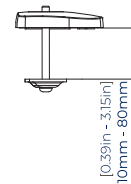

GROMMET CLAMP

ORDERING INFORMATION

COLOUR	ORDER REF	EAN
Black	BT7353/B	5019318309021

RELATED PRODUCTS

PRODUCT CODE	NAME	DESCRIPTION
BT7351	Full Motion Desk Mount with Tilt & Swivel	Designed for a single screen up to 32"
BT7352	Full Motion Twin Screen Desk Mount with Tilt & Swivel	Designed for two screens up to 32"
BT7373	Double Arm Premium Desk Mount	Designed for a single screen up to 28"
BT7372	Single Arm Premium Desk Mount	Designed for a single screen up to 28"