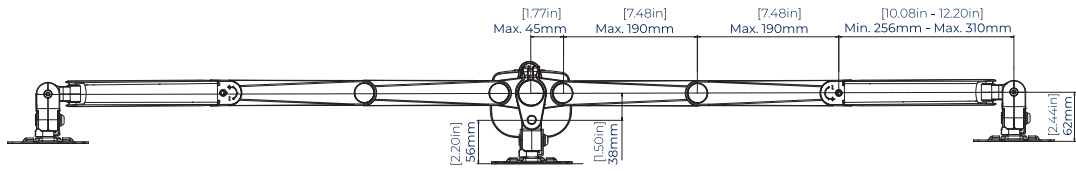

BT7353

TOP VIEW