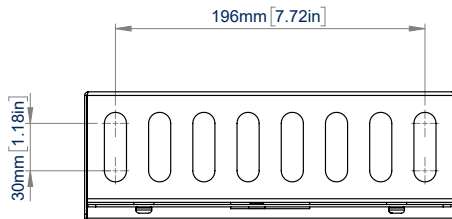

BT7780

REAR VIEW

TOP VIEW

BOTTOM VIEW

The Box inter size: 231x231x64mm

ORDERING INFORMATION

COLOUR	ORDER REF	EAN
Black	BT7780/B	5019318307270

RELATED PRODUCTS

PRODUCT CODE	NAME	DESCRIPTION
BT7841	Ø50mm 2-Piece Accessory Collar	Ideal for fitting BT7730 to Ø50mm Poles
BT7883	Flat Screen Wall Mount with Slide-Out AV Storage Tray	Allows AV equipment to be easily attached or removed
BT7885	Flat Screen Wall Mount with Pull-Down AV Storage Tray	Allows AV equipment to be easily attached or removed
BT7889	Wall Mounted Fixed AV Storage Tray	Ideal solution for discreet fixing of AV equipment