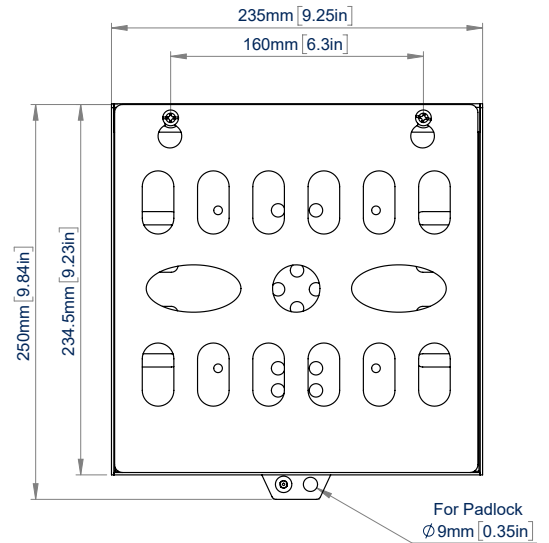

BT7780

REAR VIEW

TOP VIEW

BOTTOM VIEW

The Box inter size: 231x231x64mm

ORDERING INFORMATION

COLOUR	ORDER REF	EAN
Black	BT7780/B	5019318307270

RELATED PRODUCTS

PRODUCT CODE	NAME	DESCRIPTION
BT7841	Ø50mm 2-Piece Accessory Collar	Ideal for fitting BT7730 to Ø50mm Poles
BT7883	Flat Screen Wall Mount with Slide-Out AV Storage Tray	Allows AV equipment to be easily attached or removed
BT7885	Flat Screen Wall Mount with Pull-Down AV Storage Tray	Allows AV equipment to be easily attached or removed
BT7889	Wall Mounted Fixed AV Storage Tray	Ideal solution for discreet fixing of AV equipment