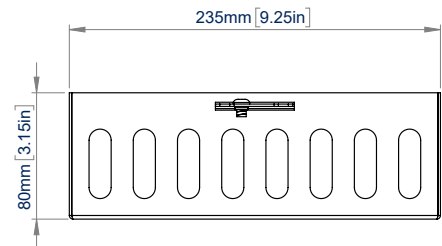

BOTTOM VIEW

The Box inter size: 231x231x64mm

ORDERING INFORMATION

COLOUR	ORDER REF	EAN
Black	BT7780/B	5019318307270

RELATED PRODUCTS

PRODUCT CODE	NAME	DESCRIPTION
BT7841	Ø50mm 2-Piece Accessory Collar	Ideal for fitting BT7730 to Ø50mm Poles
BT7883	Flat Screen Wall Mount with Slide-Out AV Storage Tray	Allows AV equipment to be easily attached or removed
BT7885	Flat Screen Wall Mount with Pull-Down AV Storage Tray	Allows AV equipment to be easily attached or removed
BT7889	Wall Mounted Fixed AV Storage Tray	Ideal solution for discreet fixing of AV equipment