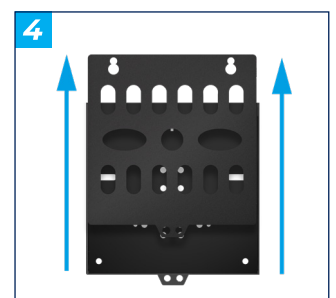

### SPECIFICATIONS

Max storage load	<b>3kg</b>
VESA® fixings	up to <b>100 x 100</b>
Inner dimensions	W: <b>231mm</b> H: <b>231mm</b> D: <b>64mm</b>
External dimensions	W: <b>235mm</b> H: <b>235mm</b> D: <b>80mm</b>

### FEATURES

- 1** Ideal for storing AV devices such as media players and digital signage units
- 2** Can be mounted directly to Ø50mm poles using System 2 Accessory Collars
- 3** Mount directly to System X rails
- 4** Also mounts to a range of B-Tech screen mounts using the VESA 100 fixings
  - Quick access to internal devices via a removable rear cover plate
  - Mounts to a range of B-Tech screen mounts using VESA fixings
  - Padlock (not supplied) can be added for extra security of contents of the cradle
  - Vented framework design to promote airflow and prevent overheating
  - **100% plastic free packaging**

# BT7780

FRONT VIEW

REAR VIEW

TOP VIEW

SIDE VIEW

BOTTOM VIEW

The Box inter size: 231x231x64mm