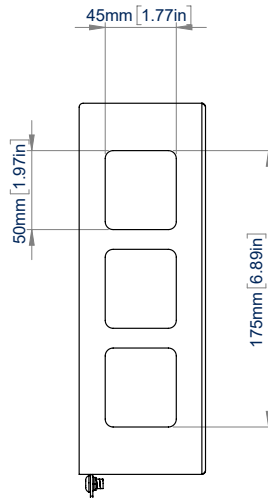

BT7780

REAR VIEW

TOP VIEW

SIDE VIEW

BOTTOM VIEW

The Box inter size: 231x231x64mm

ORDERING INFORMATION

COLOUR	ORDER REF	EAN
Black	BT7780/B	5019318307270

RELATED PRODUCTS

PRODUCT CODE	NAME	DESCRIPTION
BT7841	Ø50mm 2-Piece Accessory Collar	Ideal for fitting BT7730 to Ø50mm Poles
BT7883	Flat Screen Wall Mount with Slide-Out AV Storage Tray	Allows AV equipment to be easily attached or removed
BT7885	Flat Screen Wall Mount with Pull-Down AV Storage Tray	Allows AV equipment to be easily attached or removed
BT7889	Wall Mounted Fixed AV Storage Tray	Ideal solution for discreet fixing of AV equipment