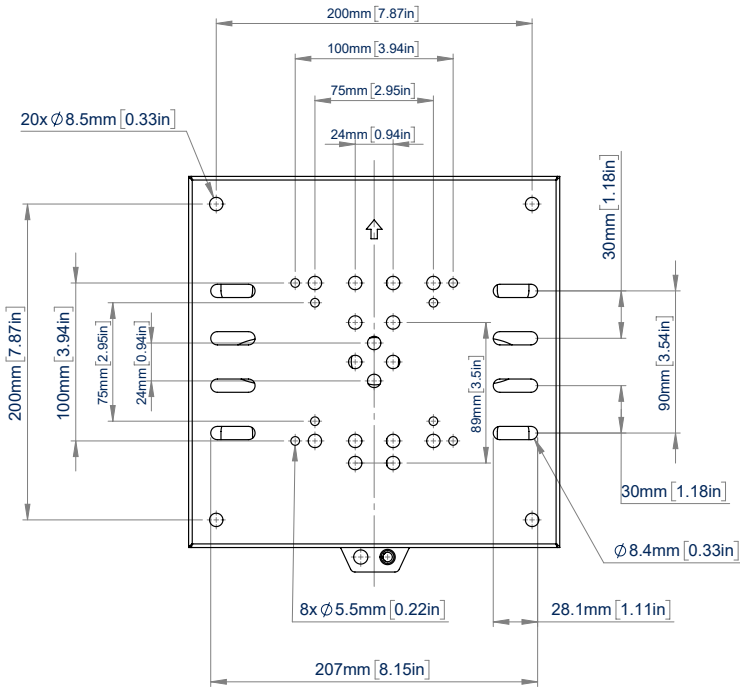

BT7780

FRONT VIEW