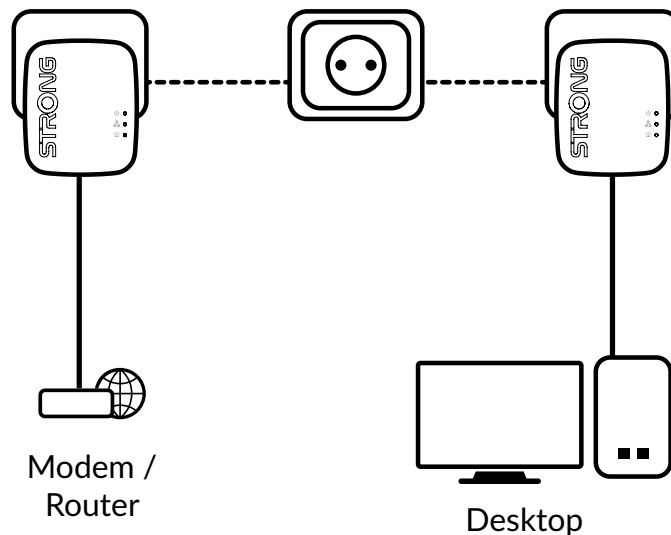

STRONG

POWERLINE 1000 KIT MINI

Hardware

Standards:	HomePlug™ AV/ HomePlug™ AV2, IEEE 802.3, IEEE 802.3u, IEEE 802.3ab
Ethernet Interface:	1x Gigabit Ethernet port (10/100/1000 mbps)
Button:	Connect & Secure/Reset
LEDs:	Power, Powerline, Ethernet
Power:	100 - 240 V, 50/60 Hz
Security:	128 bit AES
Range:	Up to 300 meters over electric circuit
Frequency:	1.8 MHz ~ 68 MHz
Size (WxDxH):	63 x 68 x 75 mm
Weight in kg:	0,079

Others

Certification:	CE
Package Contents:	2x Powerline 1000 Mini Adapters 2x Ethernet Cables Quick Installation Guide, Warranty Card
System Requirements:	RJ45 Ethernet connection
Environment:	Operating Temperature: 0 °C ~ +40 °C S storage Temperature: -40 °C ~ +70 °C Operating Humidity: 10%~90% non-condensing Storage Humidity: 5%~90% non-condensing

EAN POWERL1000DUOMINIUK : 9120072376764

PCB: 10

06/11/23