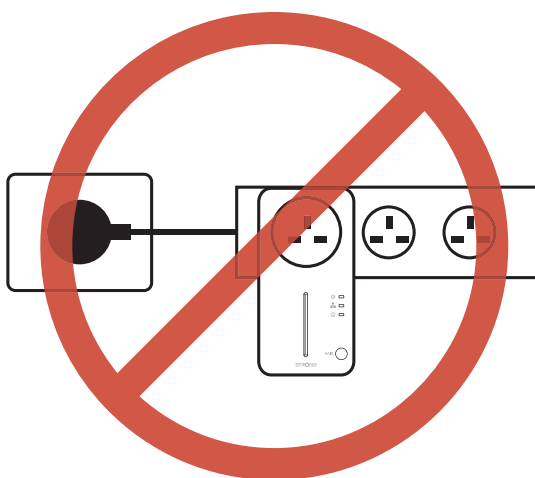

3

FAQ

EN : To learn more about Powerline Network security, please visit the FAQ section for Powerline products at www.strong.tv

STRONG POWERLINE 600 TRIPLE PACK

Mbps
600
Mbit/s

Instructions d'installation

SERVICE CENTER