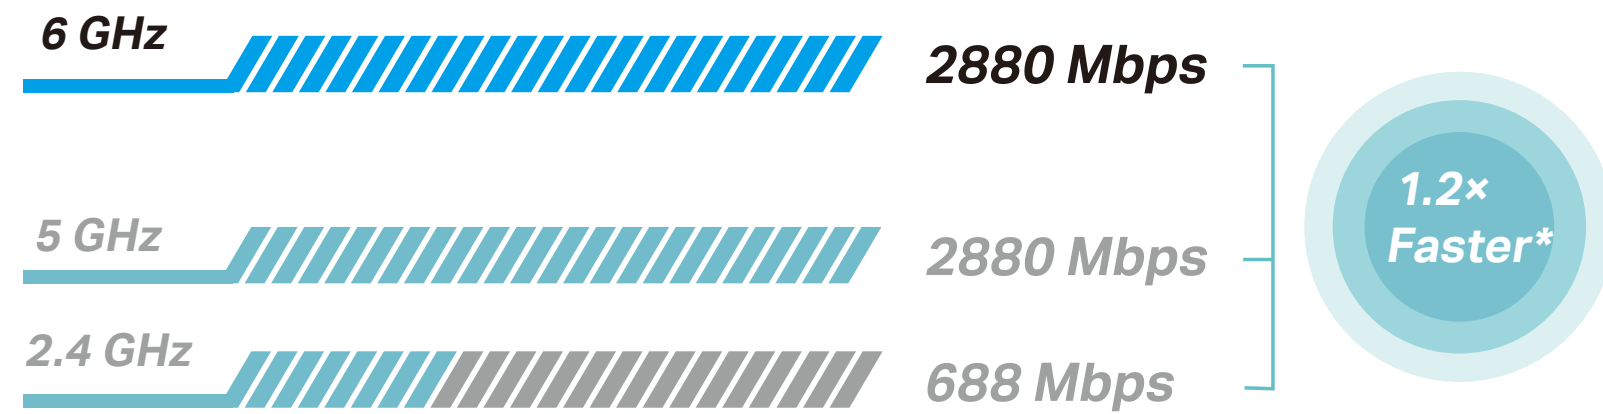

BE6500

Wi-Fi 7 High Gain Wireless USB Adapter

Wi-Fi 7

Multi-Angle
Antennas

Archer TBE400UH

Unrivaled Wi-Fi 7 Technology
Supercharges your PC with Wi-Fi 7

Unparalleled Tri-Band Speed
2880 Mbps + 2880 Mbps + 688 Mbps†

Maximized Signal Coverage
High-gain antennas and a detachable base

Advanced Security
The latest WPA3 encryption△

Highlights

Upgrade Your PC to Cutting-edge Wi-Fi 7

Wi-Fi 7 offers the forefront of technology to maximize the 6 GHz band. With 4096-QAM, TBE400UH delivers peak rates 1.2× faster than Wi-Fi 6/6E adapters, ensuring a seamless network experience. ^{†*}

Boost Your Wi-Fi Reception

Two bifurcated high-gain antennas and a detachable cradle with a 1.2-meter cable combine with beamforming technology to concentrate Wi-Fi signals toward your router for enhanced reception and reliable connections from a distance.

Features

Speed

- **Unparalleled Tri-Band Speed** – Cutting-edge Wi-Fi 7 - Congestion-free speeds up to 2880 Mbps (6 GHz) + 2880 Mbps (5 GHz) + 688 Mbps (2.4 GHz) are ideal for instant multi-stream media playback.
- **Ultra-Low Latency** – The revolutionary combo of OFDMA and MU-MIMO ensures the most efficient Wi-Fi connection for your PC, reducing latency for faster speeds.‡
- **Super Speed USB 3.0** – Experience blazing-fast data transfers with USB 3.0—the latest USB standard which is 10× faster than USB 2.0.**