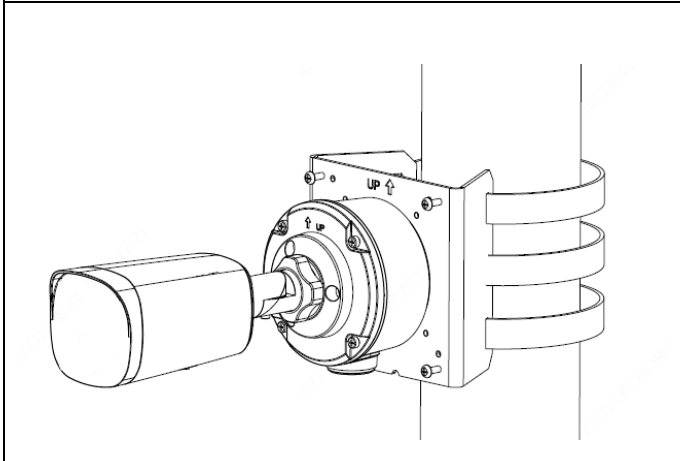

Pole Mount

TR-JB05-B-IN+ TR-UP06-C-IN

Zhejiang Uniview Technologies Co., Ltd.

Building No.10, Wanlun Science Park, Jiangling Road 88, Binjiang District, Hangzhou, Zhejiang, China (310051)

Email: overseasbusiness@uniview.com; globalsupport@uniview.com

<http://www.uniview.com>

©2024 Zhejiang Uniview Technologies Co., Ltd. All rights reserved.

*Product specifications and availability are subject to change without notice.