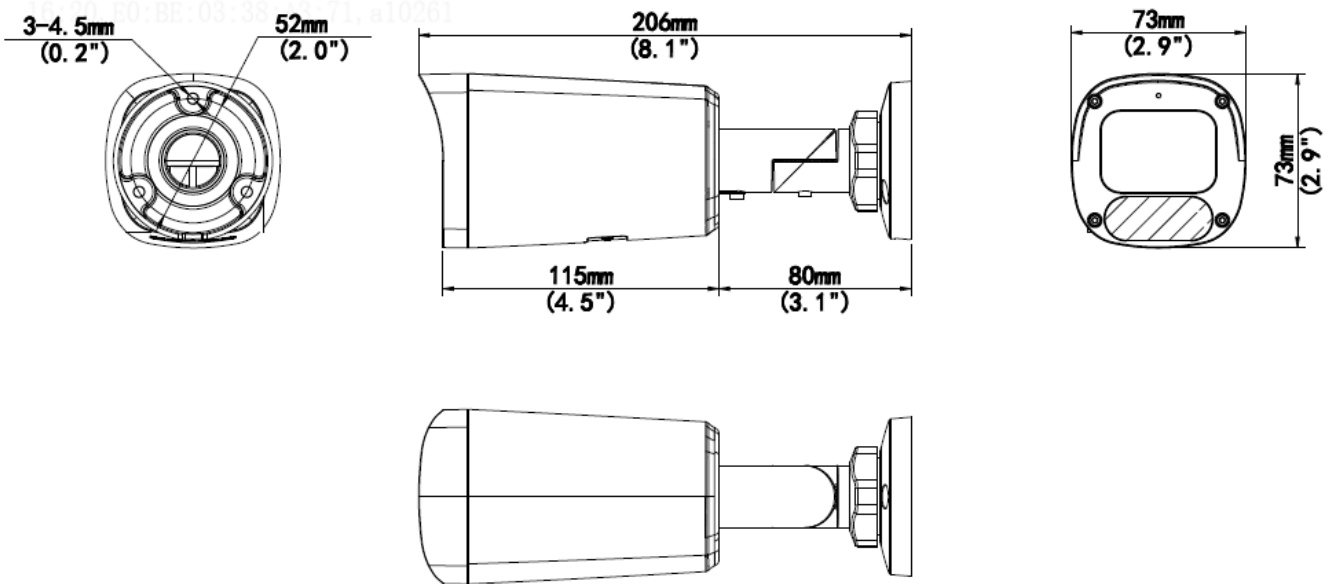

Power Interface	Ø 5.5mm coaxial power plug
Dimensions (L x W x H)	206 x 73 x 73mm (8.1" x 2.9" x 2.9")
Weight	0.48kg(1.06lb)
Material	Graphene + Metal
Working Environment	-30°C ~ 60°C (-22°F ~ 140°F), Humidity: ≤95% RH (non-condensing)
Storage Environment	-30°C ~ 60°C (-22°F ~ 140°F), Humidity: ≤95% RH (non-condensing)
surge protection	4KV
Reset Button	Support

## Dimensions