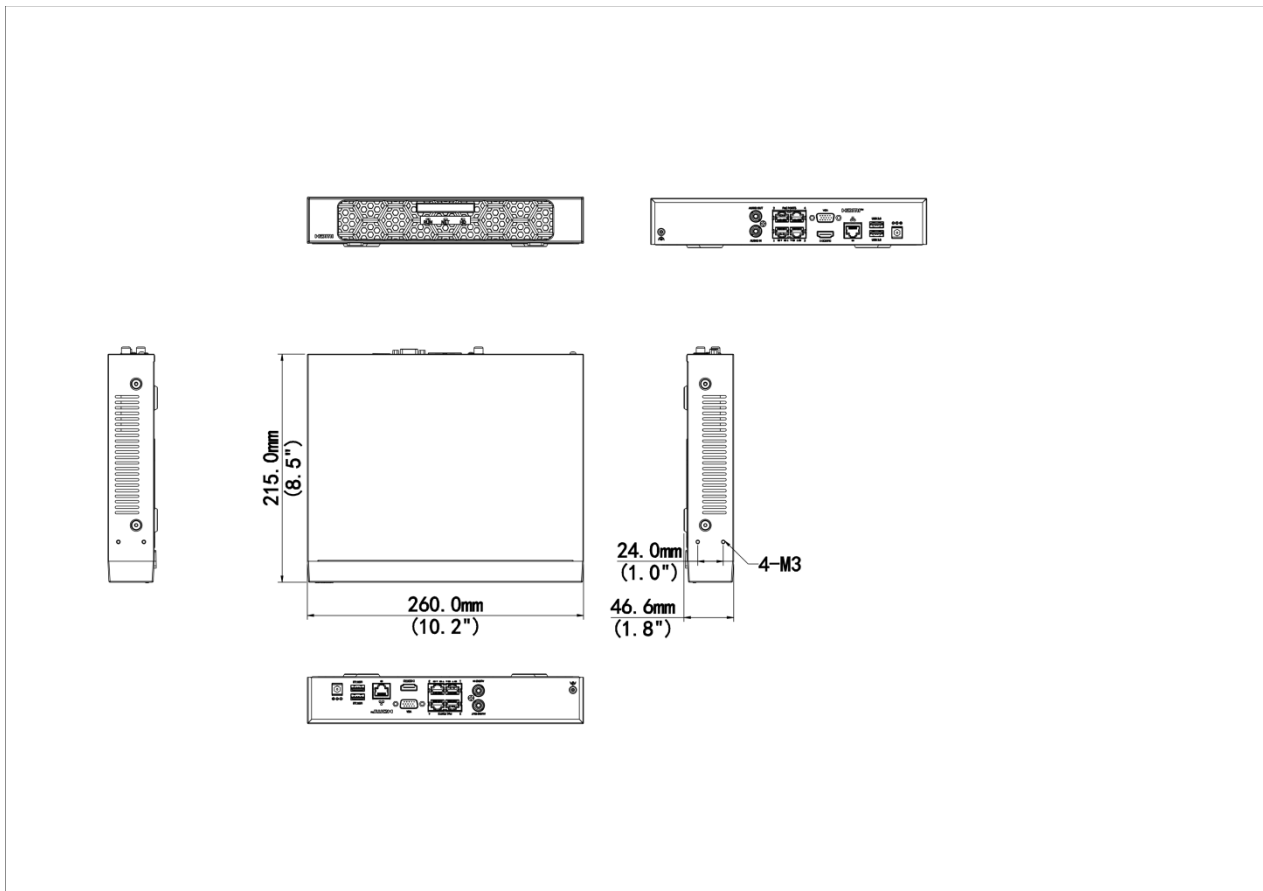

Height	1U
Dimensions	260mm × 215mm × 46.6mm (10.2" × 8.5" × 1.8")
Certification	
Certification	CE; FCC; UL; RoHS; WEEE
CE	EN 55032, EN 61000-3-3, EN IEC 61000-3-2, EN 55035
FCC	Part15 Subpart B

Dimensions

Aggregate product size diagram using NVR501-04B-P4-IQ as an example

Accessories

RM-1U-260
1 HDD 1U NVR Rack Mount