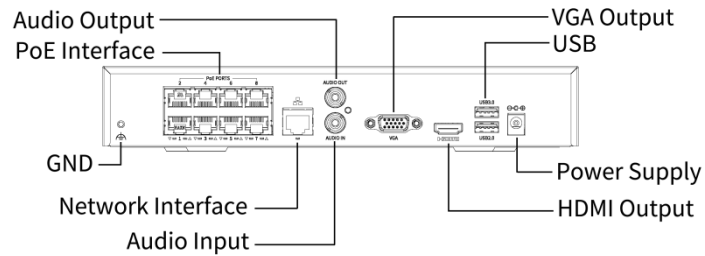

Height	1U
Dimensions	260mm × 215mm × 46.6mm (10.2" × 8.5" × 1.8")
Certification	
Certification	CE; FCC; UL; RoHS; WEEE
CE	EN 55032, EN 61000-3-3, EN IEC 61000-3-2, EN 55035
FCC	Part15 Subpart B

Dimensions

Aggregate product size diagram using NVR501-04B-P4-IQ as an example

Accessories

RM-1U-260
1 HDD 1U NVR Rack Mount

Rear Panel

Zhejiang Uniview Technologies Co., Ltd.

No. 369, Xietong Road, Xixing Sub-district, Binjiang District, Hangzhou City, 310051, Zhejiang Province, China (Zhejiang) Pilot Free Trade Zone, China