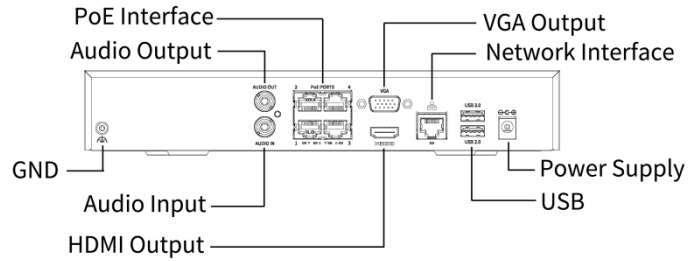

Aggregate product size diagram using NVR501-04B-P4-IQ as an example

Accessories

RM-1U-260
1 HDD 1U NVR Rack Mount

Rear Panel

Zhejiang Uniview Technologies Co., Ltd.

No. 369, Xietong Road, Xixing Sub-district, Binjiang District, Hangzhou City, 310051, Zhejiang Province, China (Zhejiang) Pilot Free Trade Zone, China